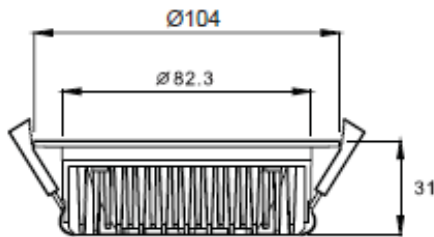

Product Features:

- Energy efficient, high efficacy LED downlight
- Three color temperature available, warm white, neutral white and cool white
- Flat face for neat finish and easy clean-up
- Up to 70% energy savings compared to CFL
- Long lifetime of 40,000hours
- Dimmable on most Leading and/or Trailing Edge and Universal Dimmers
- 95° wide beam angle
- IP54 rating suitable for damp environment use
- Standard 90-95mm cutout
- 1.2m Flex and 2 pin plug standard
- 3 year replacement warranty

13W LED Downlight - Flat Face -

Cutout Ø90-95mm

AVERAGE BEAM ANGLE (50%): 94.7DEG

Quick Spec

Luminous Efficacy:	70-80 lm/w
Color temperature:	3000K, 4000K, 6000K CRI > 80
Average rated LED life:	40,000hrs @ L70
Ambient temperature:	-25°C to 45°C
Beam angle:	95°

Model	Watts	Supply Voltage	Lumen Output	L*W*H (mm)	Dimmable	IP Rating
SL805-13W-DL44A	13W	AC200-240V,50Hz	930-1070lm	104*104*31	Yes	IP54