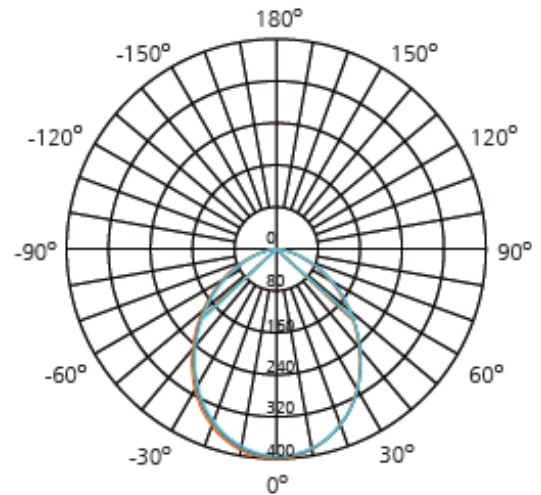

Product Features:

- Energy efficient, high efficacy LED downlight
- Three color temperature available, warm white, neutral white and cool white
- Flat face for neat finish and easy clean-up
- Up to 70% energy savings compared to CFL
- Long lifetime of 40,000hours
- Dimmable on most Leading and/or Trailing Edge and Universal Dimmers
- 95° wide beam angle
- IP54 rating suitable for damp environment use
- Standard 90-95mm cutout
- 1.2m Flex and 2 pin plug standard
- 3 year replacement warranty

13W LED Downlight - Flat Face -

Cutout Ø90-95mm

AVERAGE BEAM ANGLE (50%): 94.7DEG

Quick Spec

Luminous Efficacy:	70-80 lm/w
Color temperature:	3000K, 4000K, 6000K CRI > 80
Average rated LED life:	40,000hrs @ L70
Ambient temperature:	-25°C to 45°C
Beam angle:	95°

Model	Watts	Supply Voltage	Lumen Output	L*W*H (mm)	Dimmable	IP Rating
SL805-13W-DL44A	13W	AC200-240V,50Hz	930-1070lm	104*104*31	Yes	IP54