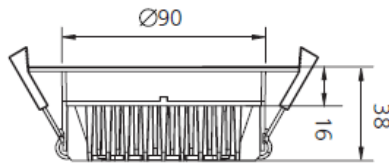

Product Features:

- Energy efficient, high efficacy LED downlight
- Three color temperature available: warm white, neutral white and cool white
- Recessed face for less glare and modern appearance
- Up to 70% energy savings compared to CFL
- Long lifetime of 40,000hours
- Dimmable on most Leading and/or Trailing Edge and Universal Dimmers
- 95° wide beam angle
- IP54 rating suitable for damp environment use
- Standard 90-100mm cutout
- 1.2m Flex and 2 pin plug standard
- 3 year replacement warranty

13W LED Downlight - Recessed Face -

Cutout Ø90-100mm

AVERAGE BEAM ANGLE (50%): 94.7DEG

Quick Spec

- Luminous Efficacy:** 70-80 lm/w
Color temperature: 3000K, 4000K, 6000K CRI > 80
Average rated LED life: 40,000hrs @ L70
Ambient temperature: -25°C to 45°C
Beam angle: 95°