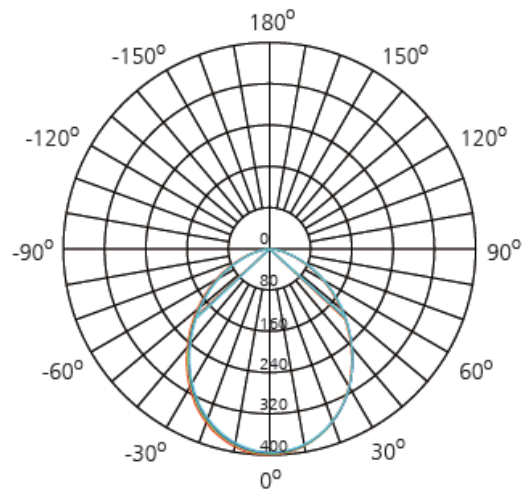

Product Features:

- Energy efficient, high efficacy LED downlight
- Three color temperature available: warm white, neutral white and cool white
- Recessed face for less glare and modern appearance
- Up to 70% energy savings compared to CFL
- Long lifetime of 40,000hours
- Dimmable on most Leading and/or Trailing Edge and Universal Dimmers
- 95° wide beam angle
- IP54 rating suitable for damp environment use
- Standard 90-100mm cutout
- 1.2m Flex and 2 pin plug standard
- 3 year replacement warranty

13W LED Downlight - Recessed Face -

Cutout Ø90-100mm

AVERAGE BEAM ANGLE (50%): 94.7DEG

Quick Spec

- Luminous Efficacy:** 70-80 lm/w
Color temperature: 3000K, 4000K, 6000K CRI > 80
Average rated LED life: 40,000hrs @ L70
Ambient temperature: -25°C to 45°C
Beam angle: 95°

Model	Watts	Supply Voltage	Lumen Output	L*W*H (mm)	Dimmable	IP Rating
SL805-13W-CL59B	13W	AC200-240V,50Hz	930-1070lm	110*110*38	Yes	IP54