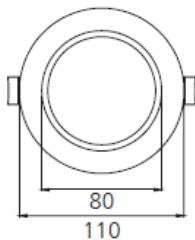

Product Features:

- Energy efficient, high efficacy LED downlight
- Three color temperature available: warm white, neutral white and cool white
- Recessed face for less glare and modern appearance
- Up to 70% energy savings compared to CFL
- Long lifetime of 40,000hours
- Dimmable on most Leading and/or Trailing Edge and Universal Dimmers
- 95° wide beam angle
- IP54 rating suitable for damp environment use
- Standard 90-100mm cutout
- 1.2m Flex and 2 pin plug standard
- 3 year replacement warranty

13W LED Downlight - Recessed Face -

Cutout Ø90-100mm

AVERAGE BEAM ANGLE (50%): 94.7DEG

Quick Spec

- Luminous Efficacy:** 70-80 lm/w
Color temperature: 3000K, 4000K, 6000K CRI > 80
Average rated LED life: 40,000hrs @ L70
Ambient temperature: -25°C to 45°C
Beam angle: 95°

Model	Watts	Supply Voltage	Lumen Output	L*W*H (mm)	Dimmable	IP Rating
SL805-13W-CL59B	13W	AC200-240V,50Hz	930-1070lm	110*110*38	Yes	IP54