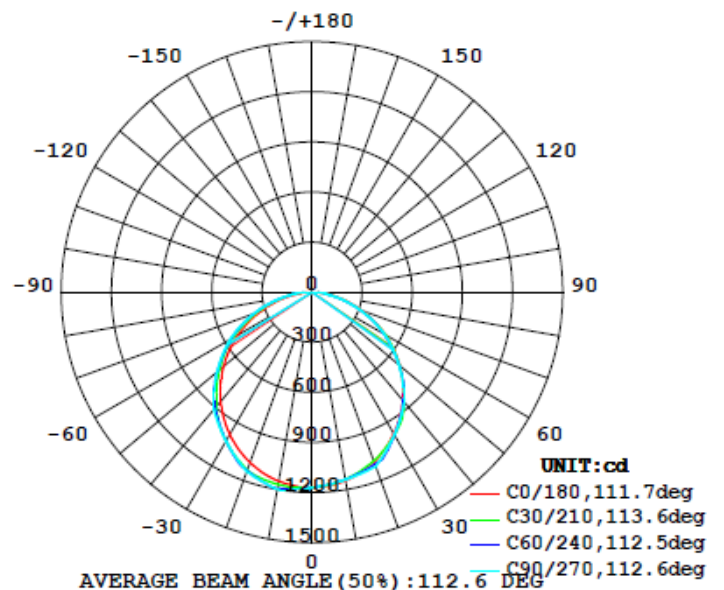

IPART APPROVED

Product Features:

- Energy efficient high lumen output LED Panel, 35W nominal power producing 3200-3400lm from warm white to cool white
- High color rendering, Ra > 85
- Broad uniform light distribution
- Quality diffuser used for low glare
- Ultra slim profile, only 8mm in thickness
- Modern and clean line design for easy clean-up
- Low maintenance & direct replacement
- 1.2 metres flex and 2 pin plug standard
- **5 year replacement warranty**

- Luminous Efficacy:** 90-95 lm/w
Color temperature: 3000K, 4000K, 5700K
Color Rendering Index: Ra > 85
Average rated LED life: > 36,000hrs @ L70
LED brand/qty: Sanan 2835, 210pcs
Ambient temperature: -35°C to 45°C
Beam Angle: 112°

LDC: SL-PL30120-35W-S4, 4000K

Model	Watts	Supply Voltage	Lumen Output	Dim (mm)	Weight	IP Rating
SL-PL30120-35W-S4	35W	AC200-240V, 50Hz	3200-3400lm	295x1195x8mm	4.2kgs	IP40