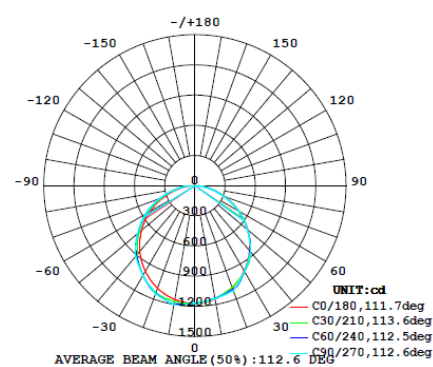

Premium LED Panel Light S4

Product Features:

- Energy efficient high lumen output LED Panel, 35W nominal power producing 3200-3400lm from warm white to cool white
- High color rendering, Ra > 85
- Broad uniform light distribution
- Quality diffuser used for low glare
- Ultra slim profile, only 8mm in thickness
- Modern and clean line design for easy clean-up
- Low maintenance & direct replacement
- 1.2 metres flex and 2 pin plug standard
- 5 year replacement warranty

Color temperature: 3000k/4000k/57000k

Color Rendering Index: RA>85

Average rated LED life: >36,000hrs @ L70

LED brand/qty: Sanan 2835, 180 pcs

Ambient temperature: -35°C to 45°C

Beam Angle: 112 °

Model	Watts	Supply Volatage	Lumen Output	Dim (mm)	Weight	IP Rating
SL-PL30120-35W-S4	35W	AC200- 240V,50Hz	3200- 3400lm	295x1195x8mm	4.2kgs	IP40