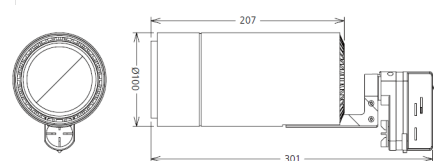

## LUMINOUS INTENSITY DISTRIBUTION DIAGRAM

20° Beam Angle

60° Beam Angle

Model	Watts	Supply Volatage	Lumen Output	Dim (mm)	Weight	IP Rating
SL-TL17A-25W	25W	AC200- 240V,50Hz	2250lm	Ø100*H301	1.5kgs	IP20
SL-TL17A-30W	30W	AC200- 240V,50Hz	2700lm	Ø100*H301	1.5kgs	IP20
SL-TL17A-35W	35W	AC200- 240V,50Hz	3150lm	Ø100*H301	1.5kgs	IP20