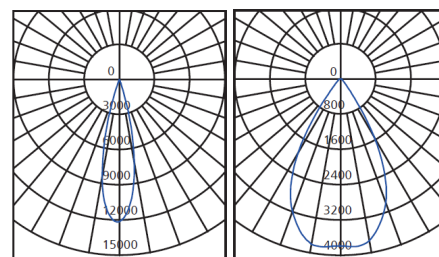

## Quick Spec

**Luminous Efficacy:** 90 lm/w

**Color temperature:** 27000k-6000k, CRI > 90

**Average rated LED life:** 54,000hrs @ L70

**Ambient temperature:** -20°C to 40°C

**Beam Angle:** 20°-60°

## LUMINOUS INTENSITY DISTRIBUTION DIAGRAM

20° Beam Angle

60° Beam Angle

Model	Watts	Supply Volatage	Lumen Output	Dim (mm)	Weight	IP Rating
SL-TL17A-25W	25W	AC200- 240V,50Hz	2250lm	Ø100*H301	1.5kgs	IP20
SL-TL17A-30W	30W	AC200- 240V,50Hz	2700lm	Ø100*H301	1.5kgs	IP20
SL-TL17A-35W	35W	AC200- 240V,50Hz	3150lm	Ø100*H301	1.5kgs	IP20