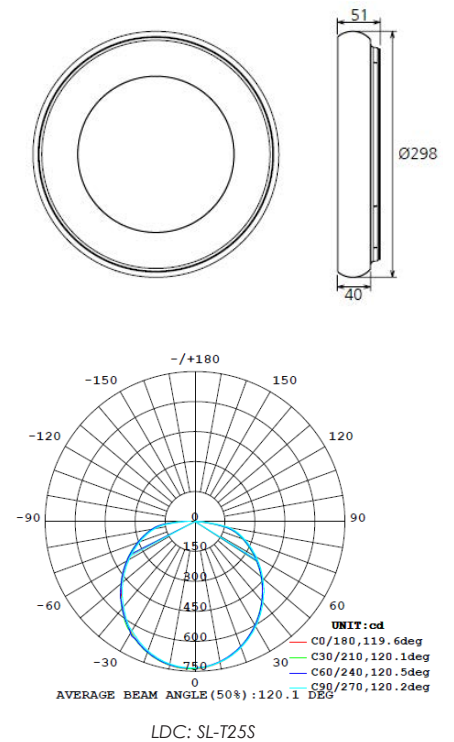

## Quick Spec

**Luminous Efficacy:** 90-95 lm/w

**Color temperature:** 3000k/4000k/5000k, CRI >80

**LED brand/qty:** Samsung SMD LED/ 144 pcs

**Average rated LED life:** 50,000hrs @ L70

**Ambient temperature:** -25°C to 45°C

**Beam Angle:** 120°

Model	Watts	Supply Volatage	Lumen Output	Dim (mm)	Weight	Mounting
SL-T25S	25W	AC200-240V,50Hz	2239-2358lm	Ø298*H51	0.9kgs	Surface Mounted
SL-T25P	25W	AC200-240V,50Hz	2239-2358lm	Ø298*H51	1.3kgs	Pendant