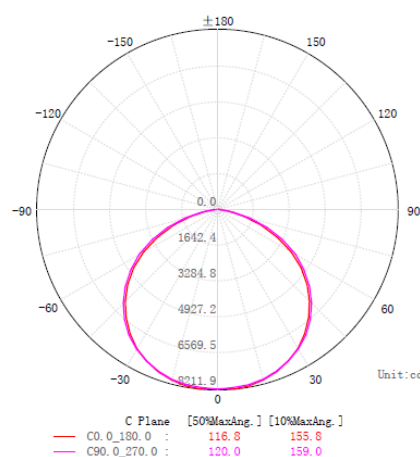

Application:

- Industrial factory and warehouse
- Commercial outlet store and distribution centre
- Indoor/outdoor Sports centre

Quick Spec

Luminous Efficacy: 125-130 lm/w

Color temperature: 5000K, CR I> 80

LED Chip Brand: Philips 3030 LED

Average rated LED life: 50,000hrs @ L70

Ambient temperature: -25°C to 45°C

Beam Angle: 120°

Light Distribution Curve: SL-HL-200WR

Model	Watts	Supply Volatage	Lumen Output	Dim (mm)	Weight	IP Rating
SL-HL-150WR	150W	AC100-277V,50Hz	19500lm	Ø350*H143	4.5kgs	IP65
SL-HL-200WR	200W	AC100-277V,50Hz	25000lm	Ø350*H143	5.0kgs	IP65