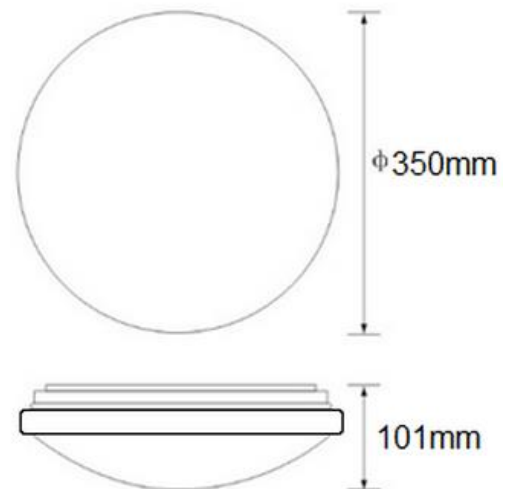

Eco LED Oyster Ceiling Light

Quick Spec

1. **LED Luminous Efficacy:** 105-120lm/w
   Color temperature: 3000K/5500K, CRI > 80
   Average rated LED life: 40,000hrs @ L70
   Ambient temperature: -25°C to 45°C
   Beam angle: 120°

Model	Watts	Supply Voltage	Lumen Output	Dimension (mm)	Weight	IP Rating
SL-OYS-20AL	20W	AC240V,50Hz	1250-1400lm	Ø350*101	1.0Kgs	IP20