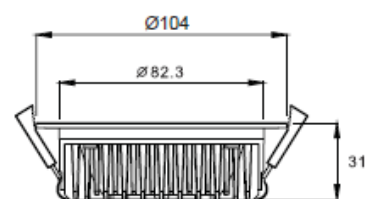

Quick Spec

Luminous Efficacy: 70-80 lm/w

Color temperature: 3000K,4000K,6000KCRI >80

Average rated LED life: 40,000hrs @ L70

Ambient temperature: -25°C to 45°C

Beam Angle: 95°

Cutout Ø90-95mm

AVERAGE BEAM ANGLE (50%): 94.7DEG

Slide switch for color selection

Model	Watts	Supply Volatage	Lumen Output	L*W*H (mm)	Dimmable	IP Rating
SL805-13W-DL	13W	AC200-240V,50Hz	930-1070lm	104*104*31	Yes	IP54