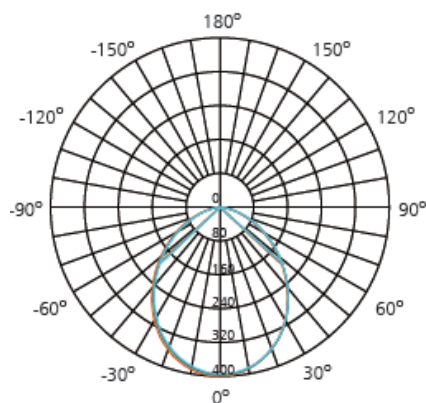

Colour Changing LED Downlight by Slide Switch-Flat face

Product Features:

- Energy efficient, high efficacy LED downlight
- Colour changeable easy by slide switch for warm white, neutral white and cool white
- Flat face for neat finish and easy clean-up
- Up to 70% energy savings compared to CFL
- Long lifetime of 40,000hours
- Dimmable and most Leading and/or Trailing Edge and Universal Dimmers
- 95° wide beam angle
- IP54 rating suitable for damp environment use
- Standard 90mm cutout
- 1.2m Flex and 2 pin plug standard
- 3 year replacement warranty

Quick Spec

Luminous Efficacy: 70-80 lm/w

Color temperature: 3000K,4000K,6000KCRI >80

Average rated LED life: 40,000hrs @ L70

Ambient temperature: -25°C to 45°C

Beam Angle: 95°

Cutout Ø90-95mm

AVERAGE BEAM ANGLE (50%): 94.7DEG

Slide switch for color selection

Model	Watts	Supply Volatage	Lumen Output	L*W*H (mm)	Dimmable	IP Rating
SL805-13W-DL	13W	AC200-240V,50Hz	930-1070lm	104*104*31	Yes	IP54