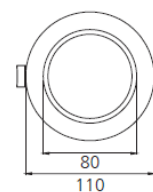

## Quick Spec

**Luminous Efficacy:** 70-80 lm/w

**Color temperature:** 3000K,4000K,6000KCRI >80

**Average rated LED life:** 40,000hrs @ L70

**Ambient temperature:** -25°C to 45°C

**Beam Angle:** 95°

Cutout Ø90-95mm

AVERAGE BEAM ANGLE (50%): 94.7DEG

Model	Watts	Supply Volatage	Lumen Output	L*W*H (mm)	Dimmable	IP Rating
SL805-13W-CL	13W	AC200-240V,50Hz	930-1070lm	110*110*38	Yes	IP54