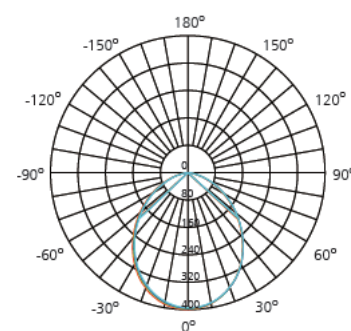

## Product Features:

- Energy efficient, high efficacy LED downlight
- Colour changeable easy by slide switch for warm white, neutral white and cool white
- Recessed face for less glare and modern appearance
- Up to 70% energy savings compared to CFL
- Long lifetime of 40,000hours
- Dimmable and most Leading and/or Trailing Edge and Universal Dimmers
- 95° wide beam angle
- IP54 rating suitable for damp environment use
- Standard 90-100mm cutout
- 1.2m Flex and 2 pin plug standard
- 3 year replacement warranty

## Quick Spec

**Luminous Efficacy:** 70-80 lm/w

**Color temperature:** 3000K,4000K,6000KCRI >80

**Average rated LED life:** 40,000hrs @ L70

**Ambient temperature:** -25°C to 45°C

**Beam Angle:** 95°

Cutout Ø90-95mm

AVERAGE BEAM ANGLE (50%): 94.7DEG

Model	Watts	Supply Volatage	Lumen Output	L*W*H (mm)	Dimmable	IP Rating
SL805-13W-CL	13W	AC200-240V,50Hz	930-1070lm	110*110*38	Yes	IP54