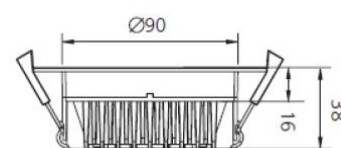

## Quick Spec

**Luminous Efficacy:** 70-80 lm/w

**Color temperature:** 3000K,4000K,6000KCRI >80

**Average rated LED life:** 40,000hrs @ L70

**Ambient temperature:** -25°C to 45°C

**Beam Angle:** 95°

Cutout Ø90-95mm

AVERAGE BEAM ANGLE (50%): 94.7DEG

Model	Watts	Supply Volatage	Lumen Output	L*W*H (mm)	Dimmable	IP Rating
SL805-13W-CL	13W	AC200-240V,50Hz	930-1070lm	110*110*38	Yes	IP54