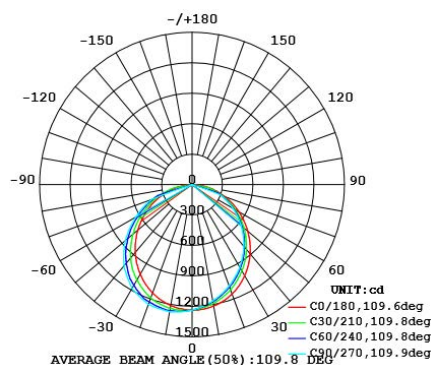

## Product Features:

- Energy efficient high lumen output LED Panel, 36W nominal power producing 3100-3400lm from warm white to cool white
- High color rendering, Ra > 80
- Broad uniform light distribution
- Quality diffuser used for low glare
- Ultra slim profile, only 8mm in thickness
- Modern and clean line design for easy clean-up
- Low maintenance & direct replacement
- 1.2 metres flex and 2 pin plug standard
- 3 year replacement warranty

## Quick Spec

**Luminous Efficacy:** 90 lm/w

**Color temperature:** 3000k/4000k/57000k

**Color Rendering Index:** RA>80

**Average rated LED life:** >36,000hrs @ L70

**Ambient temperature:** -35°C to 45°C

**Beam Angle:** 110°