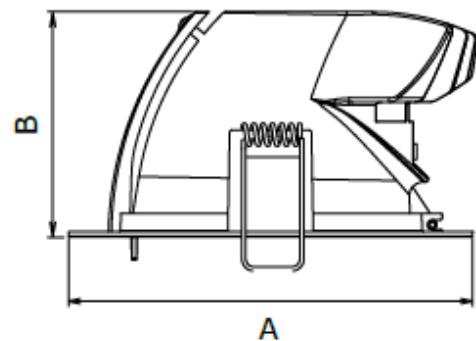

High Power Adjustable Downlight

Quick Spec

Luminous Efficacy:	80 lm/w
Color temperature:	3000k/4000k/5000k
Average rated LED life:	40,000hrs @ L70
Ambient temperature:	-35°C to 45°C
Beam Angle:	60°

Model	Watts	Supply Voltage	Lumen Output	Size (mm)	Weight	IP Rating
SL-DL31-18W	18W	AC200-240V,50Hz	1350-1500lm	Ø180*100	1.41kgs	IP20