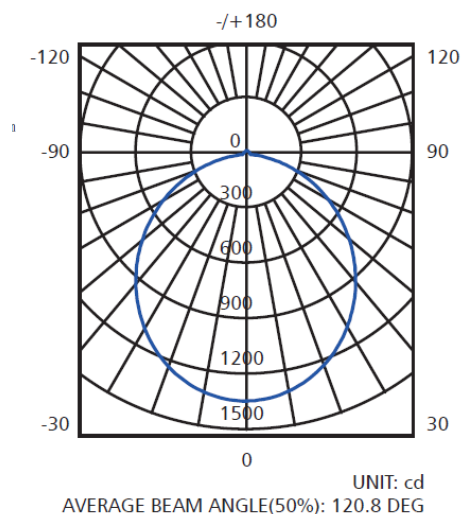

Ambient temperature: -20°C to 40°C

Beam Angle: 120°

Polar intensity diagram

Model	Watts	Supply Volatage	Lumen Output	Dim (mm)	Weight	IP Rating
EL-WB1200-40W	40W	AC85-265V,50Hz	3200lm	1215*116*74	2.0kgs	IP65