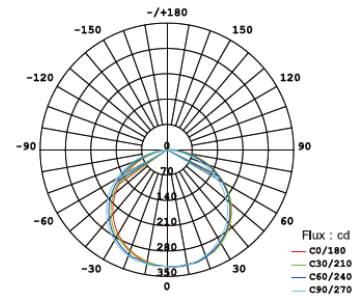

Power & Color Switchable LED Weatherproof Batten

OSRAM

Product Features:

- Energy efficient Power & Color Switchable LED Weatherproof Batten Light
- Easy power selection by pin-switch between 24W/30W/36W/42W
- Easy color switchable between 4000K/5000K/6000K
- Quality OSRAM Driver used for long lifetime
- Polycarbonate reeded diffuser for higher efficiency and better distribution
- Stainless Steel clips, with Vandal proof design
- IP65 weatherproof rating
- 3 Year Replacement Warranty

Application:

- Commercial and residential carparks, corridors and fire stairs
- Under canopy areas, loading bays and security lighting

Quick Spec

Luminous Efficacy: 120lm/w

Color temperature: 4000K/5000K/6000K

Color Rendering Index: RA>80

Average rated LED life: >50,000hrs @ L70

LED brand/qty: SAN'AN SMD LEDs

Ambient temperature: -20°C to +45°C

Beam Angle: 110°

Power Switchable:
24W/30W/36W/42W

Color Switchable:
4000K/5000K/6000K

Model	Watts	Supply Voltage	Lumen Output	Dimension L*W*H	IP Rating
SL-A1240	40W	AC 220-240, 50Hz	4800lm	1190*95*75mm	IP65
SL-A0620	20W	AC 220-240, 50Hz	2400lm	590*95*75mm	IP65