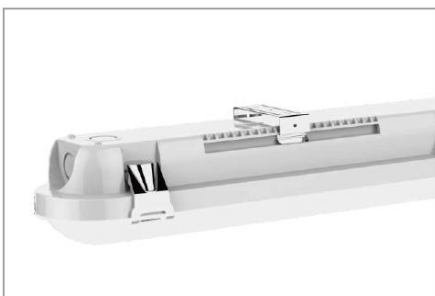

Power & Color Switchable LED Weatherproof Batten

OSRAM

Product Features:

- Energy efficient Power & Color Switchable LED Weatherproof Batten Light
- Easy power selection by pin-switch between 24W/30W/36W/42W
- Easy color switchable between 4000K/5000K/6000K
- Quality OSRAM Driver used for long lifetime
- Polycarbonate reeded diffuser for higher efficiency and better distribution
- Stainless Steel clips, with Vandal proof design
- IP65 weatherproof rating
- 3 Year Replacement Warranty

Application:

- Commercial and residential carparks, corridors and fire stairs
- Under canopy areas, loading bays and security lighting

Quick Spec

Luminous Efficacy: 120lm/w

Color temperature: 4000K/5000K/6000K

Model	Watts	Supply Voltage	Lumen Output	Dimension L*W*H	IP Rating
SL-A1240	40W	AC 220-240, 50Hz	4800lm	1190*95*75mm	IP65
SL-A0620	20W	AC 220-240, 50Hz	2400lm	590*95*75mm	IP65