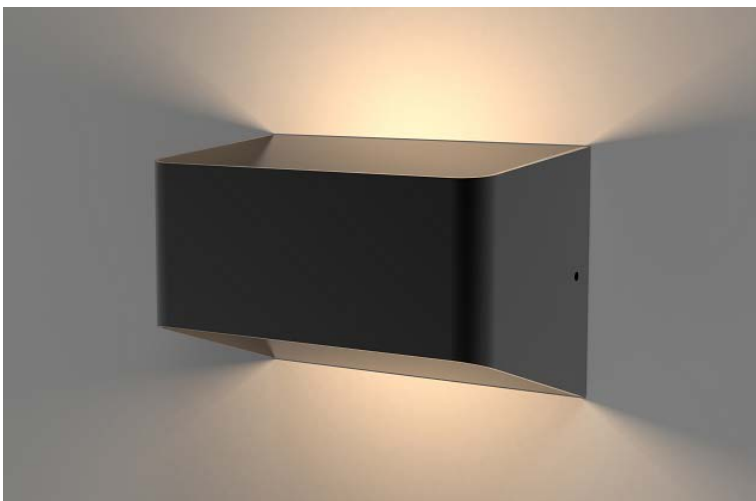

WL16 LED Up/Down Wall Light

Product Features:

- Energy efficient LED Up & Down Wall Light with wide beam design
- Quality Die-casting aluminum body with black powder coated finish
- Deep recessed light source design with PC diffuser for optimal glare control
- Designed for both indoor and outdoor use: IP54 ingress protection rating and IK08 Impact rating
- Easy surface mount installation
- Multiple dimming function available upon request
- 3 Year Replacement Warranty

Application:

- Indoor use in living room, bathroom, walkway, corridor and etc
- Outdoor public lighting areas: stairway, lobby, balcony and etc.

Quick Spec

Luminous Efficacy: 40-50 lm/w

Color temperature: 3000K, 4000K, 5000K

Color Rendering Index: RA>80

Average rated LED life: >50,000hrs @ L70

LED brand/qty: SMD LEDs

Ambient temperature: -20°C to +45°C

Beam Angle: 90°

Model	Watts	Supply Voltage	Lumen Output	Dimension (mm)	IP Rating
SL-WL16-1510-10W	10W	AC 220-240, 50Hz	400-500lm	150*100*92mm	IP54
SL-WL16-3010-18W	18W	AC 220-240, 50Hz	750-900lm	300*100*92mm	IP54