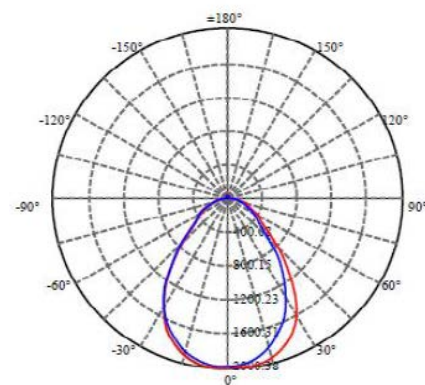

CRI>90 UGR<19

Quick Spec

Luminous Efficacy: 100 lm/w

Color temperature: 3000k/4000k/57000k

Color Rendering Index: RA>90

Average rated LED life: >54,000hrs @ L70

LED brand/qty: Sanan 2835, 180 pcs

Ambient temperature: -35°C to 45°C

Beam Angle: 80°

LUMINOUS INTENSITY DISTRIBUTION DIAGRAM

Model	Watts	Supply Volatage	Lumen Output	Dim (mm)	Weight	IP Rating
SL-PL30120-33W-S3	33W	AC200- 240V,50Hz	3200- 3400lm	295x1195x10mm	5.1kgs	IP40