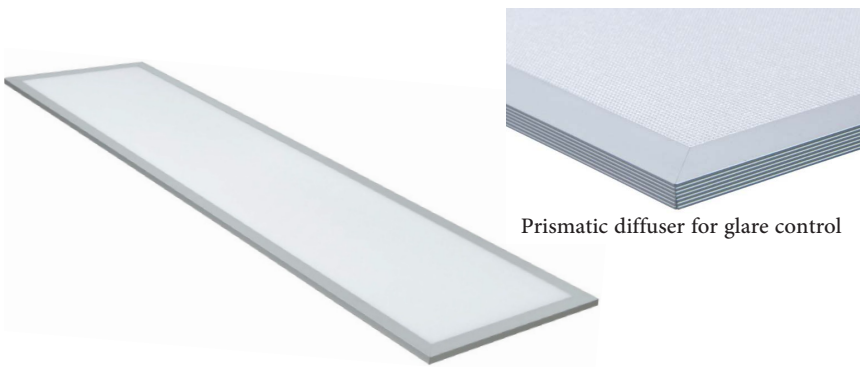

STAR LED Panel Light S3

Product Features:

- Energy efficient high lumen output LED Panel, 33W nominal power producing 3200-3400lm from warm white to cool white
- High color rendering, Ra > 90
- Quality prismatic diffuser used for good brightness control in direct glare
- Quality Lifud Non-flicker driver for long lifetime
- Modern and clean line design for easy clean-up
- 1.2 metres flex and 2 pin plug standard
- Triac, 1-10V and DALI dimming available on request
- 5 year replacement warranty

Application:

- Office & school lighting: office room, class room etc
- Commercial lighting: shopping mall, retail shops etc
- Other applications: hospital, laboratory etc

Prismatic diffuser for glare control

CRI>90 UGR<19

Quick Spec

Luminous Efficacy: 100 lm/w

Color temperature: 3000k/4000k/57000k

Color Rendering Index: RA>90

Average rated LED life: >54,000hrs @ L70

LED brand/qty: Sanan 2835, 180 pcs

Ambient temperature: -35°C to 45°C